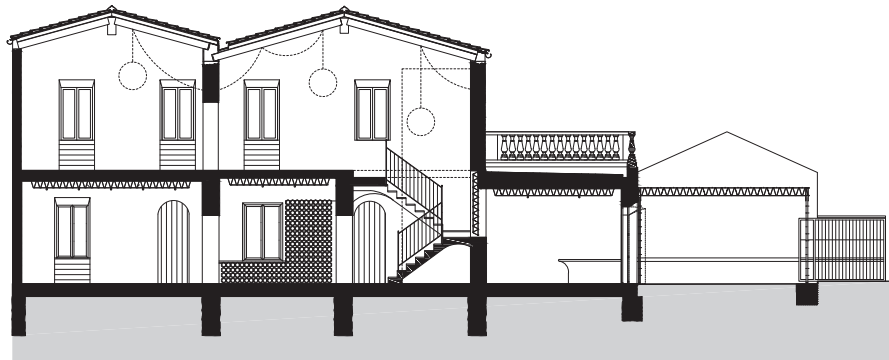

Plà i Llevant Headquarters

section AA

first floor

- 1 pergola
- 2 reception
- 3 dish-washing area
- 4 WC
- 5 wine storage
- 6 conference room
- 7 tasting room
- 8 meeting room

0 2m

ground floor plan