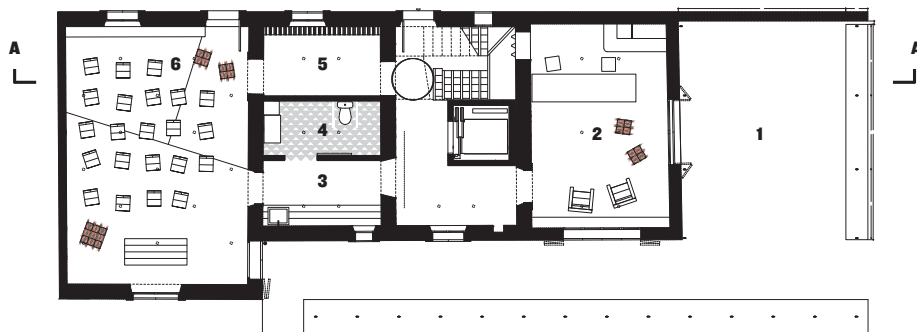

Plà i Llevant Headquarters

section AA

first floor

- 1 pergola
- 2 reception
- 3 dish-washing area
- 4 WC
- 5 wine storage
- 6 conference room
- 7 tasting room
- 8 meeting room

0 2m

ground floor plan