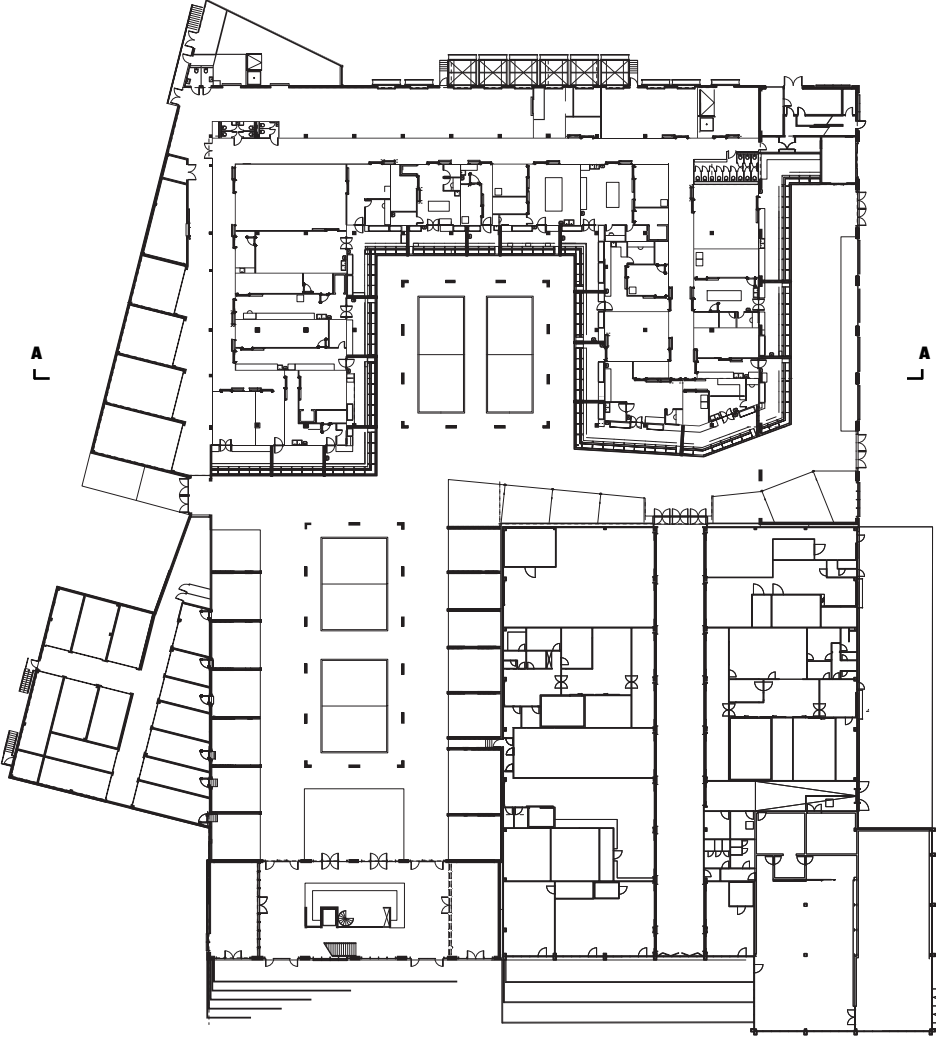

**Foodmet Abattoir,
Brussels, Belgium**
ORG Architecture
2015

section AA

ground floor plan