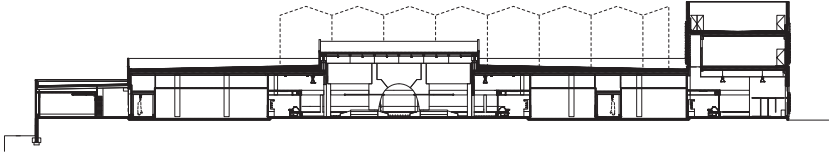

**Foodmet Abattoir,
Brussels, Belgium**
ORG Architecture
2015

section AA

ground floor plan