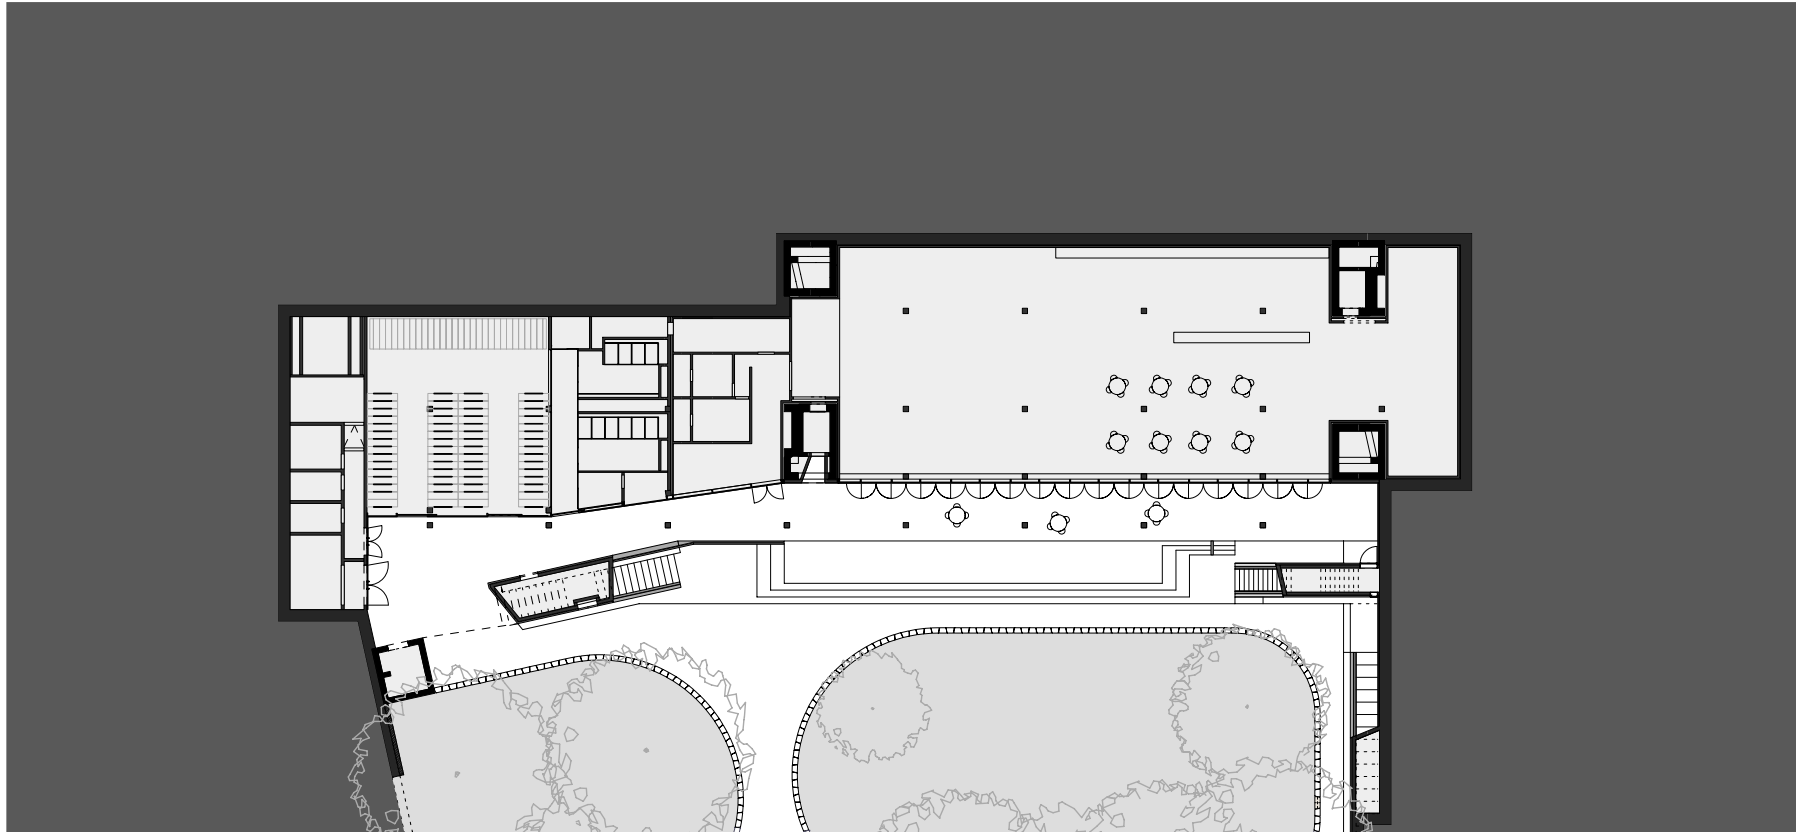

Market Hall,
Ghent,
Belgium
-
1996 - 2012
-
Ground Floor
1/500

0 5 10 20m

1. grand café, casco
2. dressing rooms for artists
3. public restrooms

4. public bicycle parking
5. technical area
6. covered outdoor area

7. storage rooms
8. the green (parc)
9. elevator